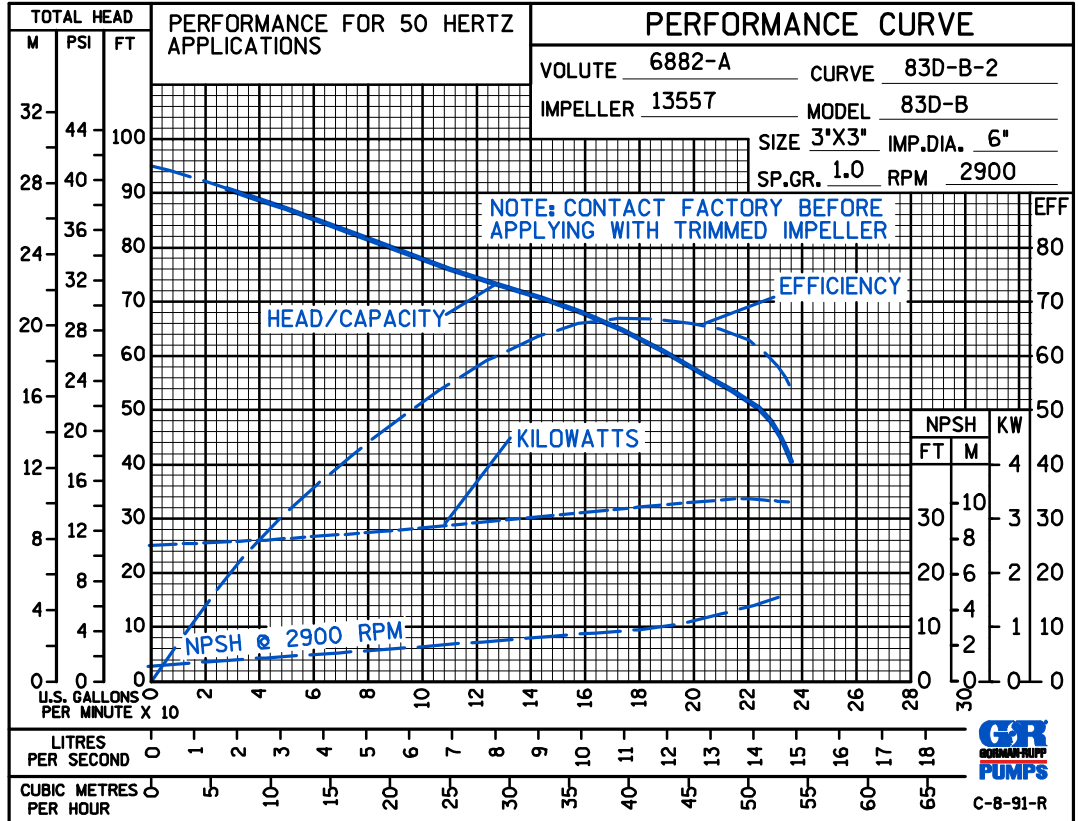

ACE

50 HERTZ

THE GORMAN-RUPP COMPANY • MANSFIELD, OHIO

GORMAN-RUPP OF CANADA LIMITED • ST. THOMAS, ONTARIO, CANADA

Specifications Subject to Change Without Notice

Printed in U.S.A.