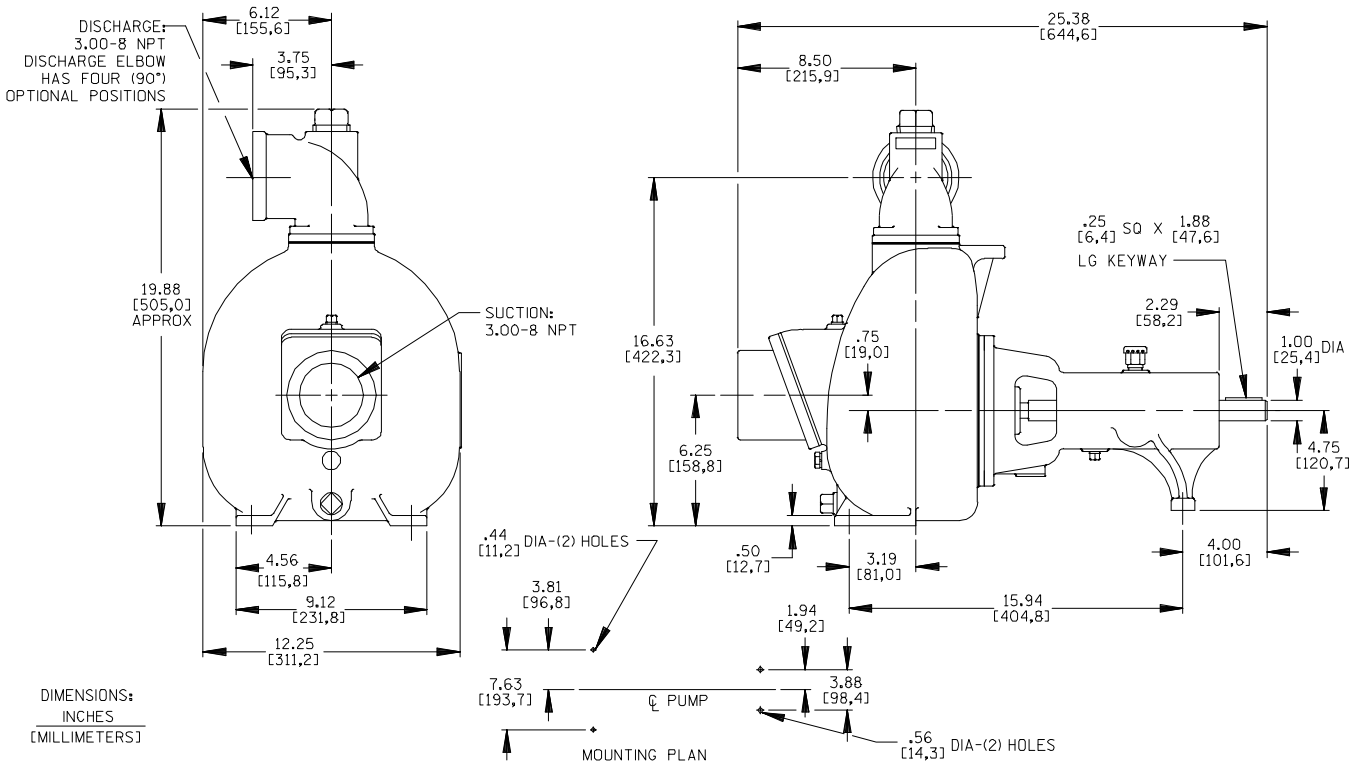

**SECTION 50, PAGE 1440**

APPROXIMATE  
DIMENSIONS and WEIGHTS

**NET WEIGHT: 120 LBS. (54,4 KG.)**  
**SHIPPING WEIGHT: 130 LBS.(58,9 KG.)**  
**EXPORT CRATE: 7.9 CU. FT. (0,22 CU. M.)**

**THE GORMAN-RUPP COMPANY • MANSFIELD, OHIO**