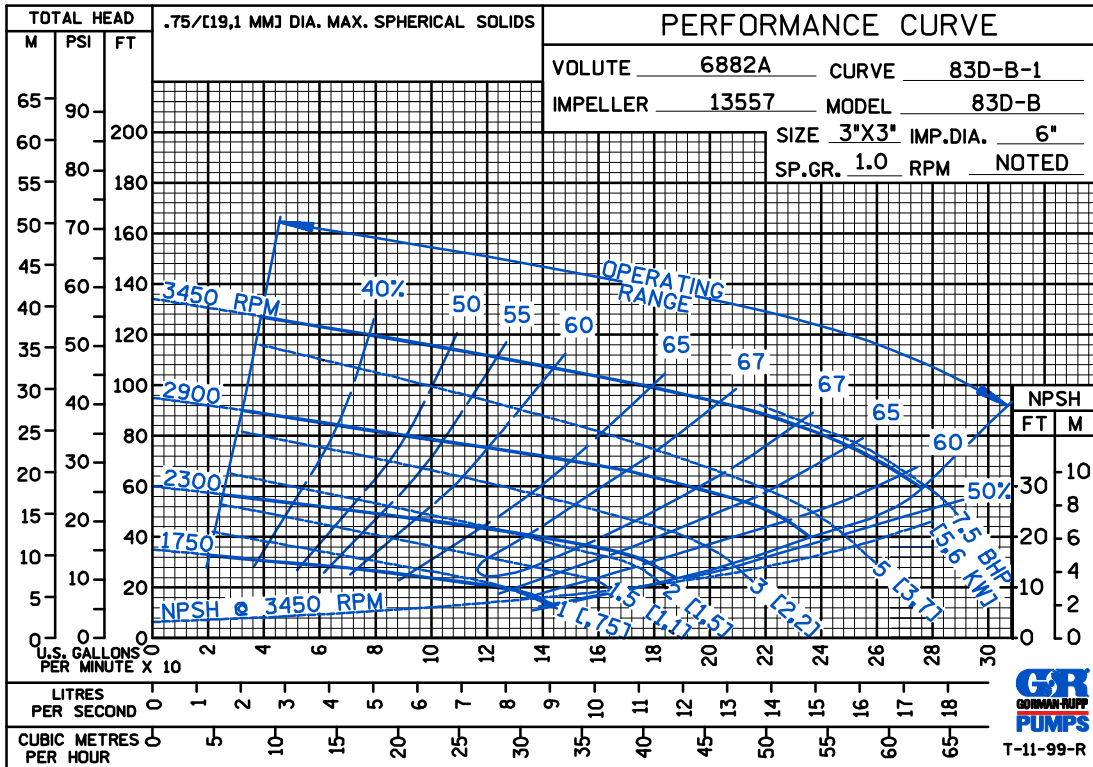

Specification Data

SECTION 50, PAGE 1440

APPROXIMATE
DIMENSIONS and WEIGHTS

NET WEIGHT: 120 LBS. (54,4 KG.)
SHIPPING WEIGHT: 130 LBS.(58,9 KG.)
EXPORT CRATE: 7.9 CU. FT. (0,22 CU. M.)

THE GORMAN-RUPP COMPANY • MANSFIELD, OHIO

GORMAN-RUPP OF CANADA LIMITED • ST. THOMAS, ONTARIO, CANADA

Specifications Subject to Change Without Notice

Printed in U.S.A.