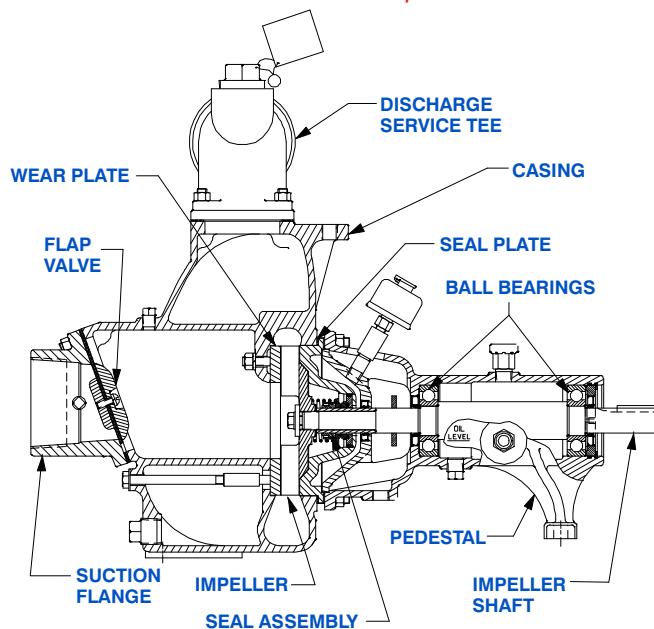

ACE

Basic Pedestal

Self Priming Centrifugal Pump

Model 83D20-B

Size 3" x 3"

PUMP SPECIFICATIONS

Size: 3" x 3" (76 mm x 76 mm) NPT - Female.

Casing: Gray Iron 30.

Maximum Operating Pressure 87 psi (600 kPa).*

Semi-Open Type, Four Vane Impeller: Gray Iron 30.

Handles 3/4" (19,1 mm) Diameter Spherical Solids.

Impeller Shaft: Stainless Steel 316.

Replaceable Wear Plate: Carbon Steel 1026.

Pedestal: Gray Iron 30.

Seal Plate: Gray Iron 30.

Seal Sleeve: Stainless Steel 304.

Flap Valve: Gray Iron 30 and Buna-N ^{w/}Nylon Reinforcement.

Radial and Thrust Bearings: Open Single Row Ball.

Bearing Lubrication: SAE 30 Non-Detergent Oil.

Suction Flange: Gray Iron 25.

Gaskets: Vegetable Fiber.

Hardware: Standard Plated Steel.

Discharge Service Tee: Gray Iron 30.

Oil Level Sight Gage.

Optional Equipment: Strainer.

Consult Factory for Additional Options.

*Consult Factory for Applications Exceeding
Maximum Pressure and/or Temperature Indicated.

SEAL DETAIL Mechanical, Oil Lubricated, Double Floating, Self-Aligning. Tungsten Titanium Carbide Rotating and Stationary Faces and Stainless Steel 316 Stationary Seat. Fluorocarbon Elastomers (DuPont Viton® or Equivalent). Stainless Steel 303/304 Cage and Spring. Maximum Temperature of Liquid Pumped, 160°F (71°C).*

THE GORMAN-RUPP COMPANY • MANSFIELD, OHIO

GORMAN-RUPP OF CANADA LIMITED • ST. THOMAS, ONTARIO, CANADA

www.grpumps.com

Specifications Subject to Change Without Notice

Printed in U.S.A.