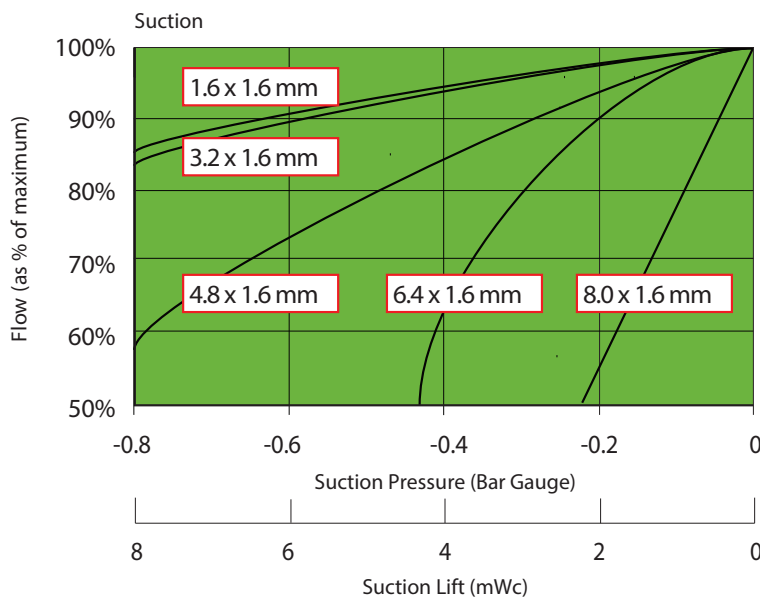

VF_Techno_Vantage_3000_Rev02_2018_(eu)

Find your local supplier
at www.verderflex.com

For construction installation and floor mounting drawings
please contact your local authorised Verderflex® distributor.

VERDER
passion for pumps