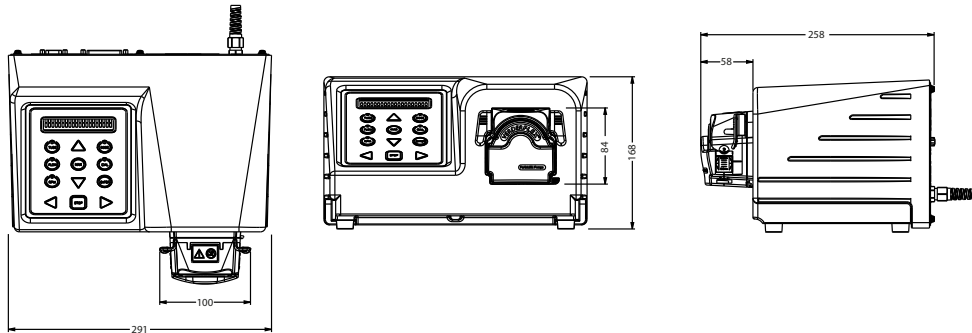

Verderflex Vantage 3000 P EZ

All dimensions are in mm.
All dimensions and weights are for guidance only.