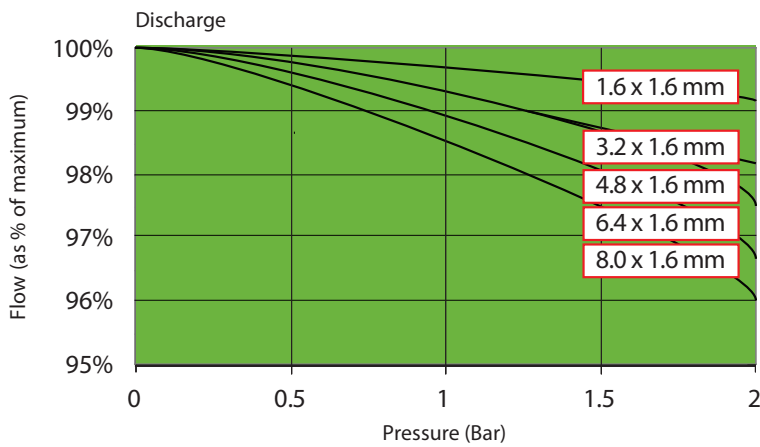

VF_Techno_Vantage_3000_Rev02_2018_(eu)

Find your local supplier
at www.verderflex.com

For construction installation and floor mounting drawings
please contact your local authorised Verderflex® distributor.

VERDER
passion for pumps